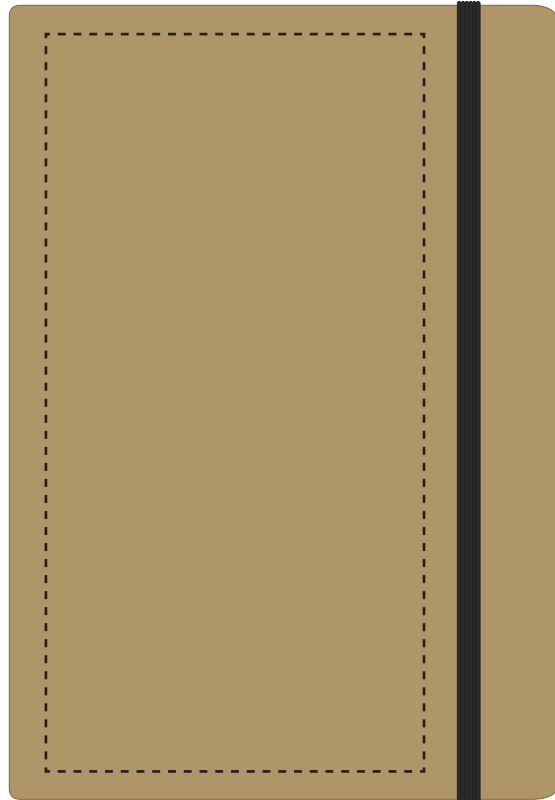

Your Ref:	Quantity:	Product Code: QS0545
Our Ref:	Version: 1	Product Colour: BLACK

PRINTING CONCERNS: SMALL DETAILS WILL FILL**PRODUCT INFO: DUE TO THE NATURE OF THE PRODUCT THE PRINT POSITION MAY VARY BY 2 - 3 MM**

We stock this item in the following colours

**PANTONE REFERENCE(S)**

Full colour printing

ARTWORK SCALE 50%

- CENTRED TO PRINT AREA
- CENTRED TO NOTEBOOK

Product Image for visualisation
- colours may vary

**The dashed line is to demonstrate print area and will not appear on your printed item****PLEASE NOTE:**